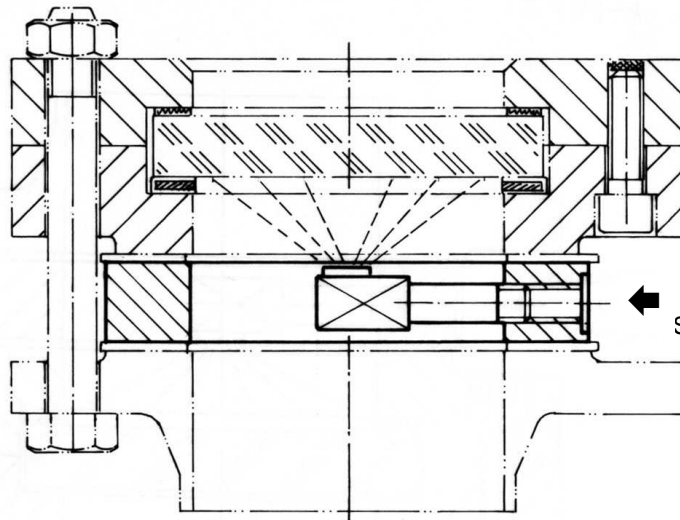

Sprayer
for
Circular Sight glass fittings acc. to DIN 28121

NORIS

Bauform 121-I

Type A *with spacer*

Sight glass fittings acc. to DIN 28121 is at this unchanged.
Afterwards fitting possible.

Spacer are completely with Sprayer available for

- all pipe diameter
- all nominal pressure
- all materials

Connector
for
Spray-medium

Type B *Integrated in sight glass fitting*

Connection

axial or radial
possible

Modifications reserved

NORIS ARMATUREN Burkenstein GmbH & Co. KG