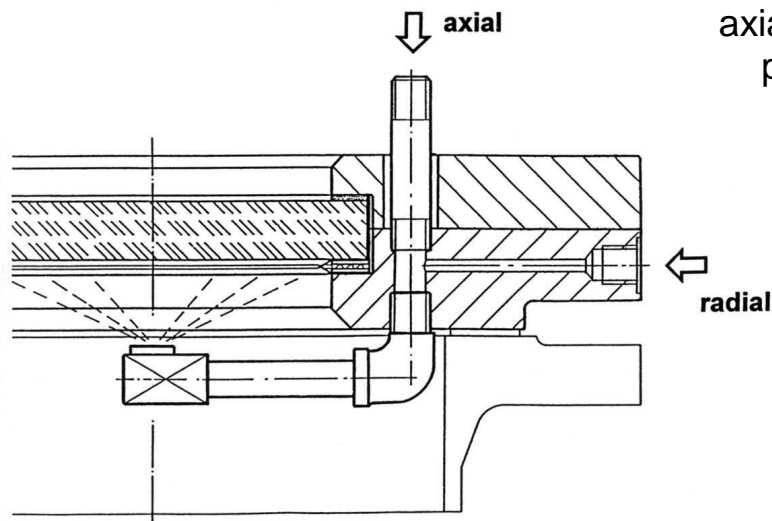

Sprayer
for
Circular Sight glass fittings acc. to DIN 28121

NORIS

Bauform 121-I

Type A *with spacer*

Sight glass fittings acc. to DIN 28121 is at this unchanged.
Afterwards fitting possible.

Spacer are completely with Sprayer available for

- all pipe diameter
- all nominal pressure
- all materials

Connector
for
Spray-medium

Type B *Integrated in sight glass fitting*

Connection

axial or radial
possible

Modifications reserved

NORIS ARMATUREN Burkenstein GmbH & Co. KG